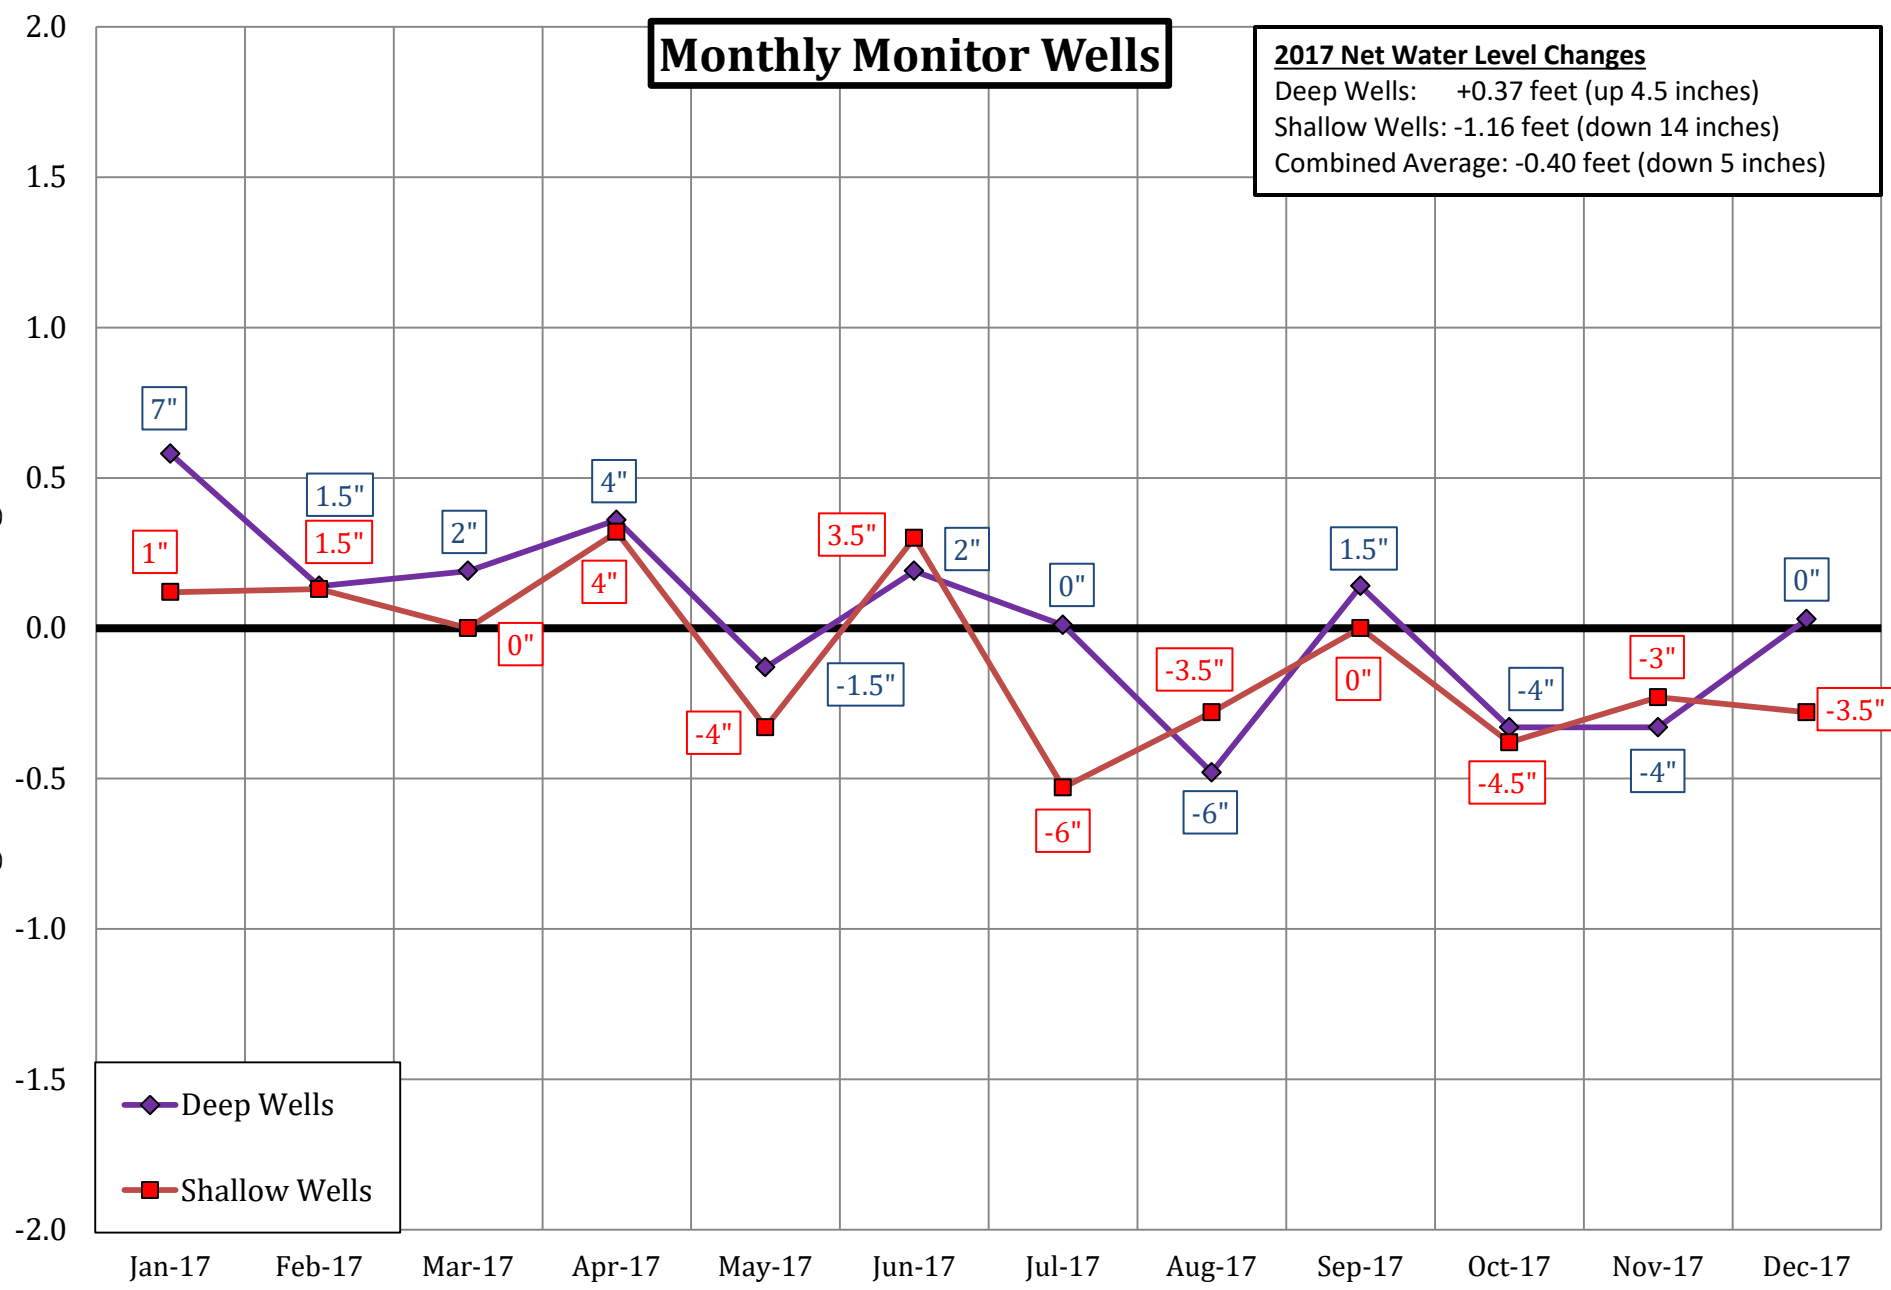

Monthly Monitor Wells

2017 Net Water Level Changes
Deep Wells: +0.37 feet (up 4.5 inches)
Shallow Wells: -1.16 feet (down 14 inches)
Combined Average: -0.40 feet (down 5 inches)

Average Water Level Change In Feet

◆ Deep Wells
■ Shallow Wells