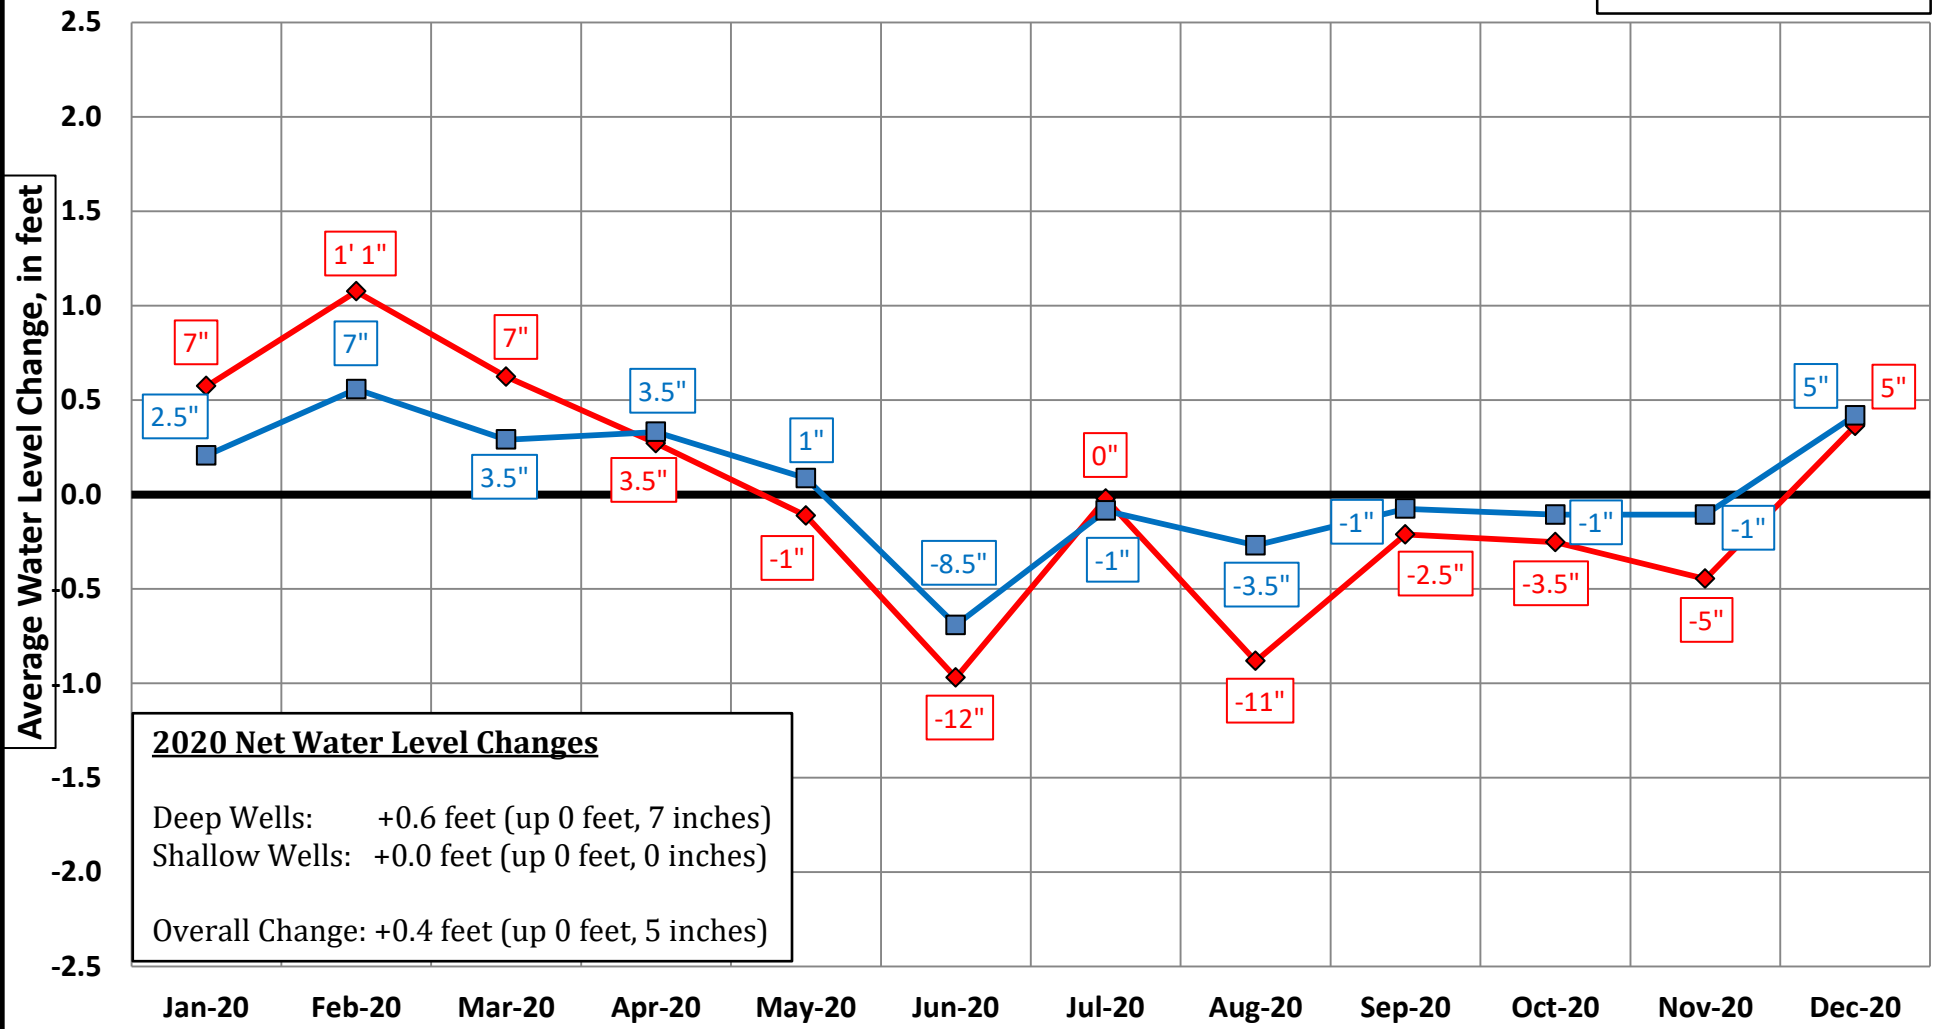

Monthly Monitor Wells

2020 Net Water Level Changes

Deep Wells: +0.6 feet (up 0 feet, 7 inches)
 Shallow Wells: +0.0 feet (up 0 feet, 0 inches)
 Overall Change: +0.4 feet (up 0 feet, 5 inches)