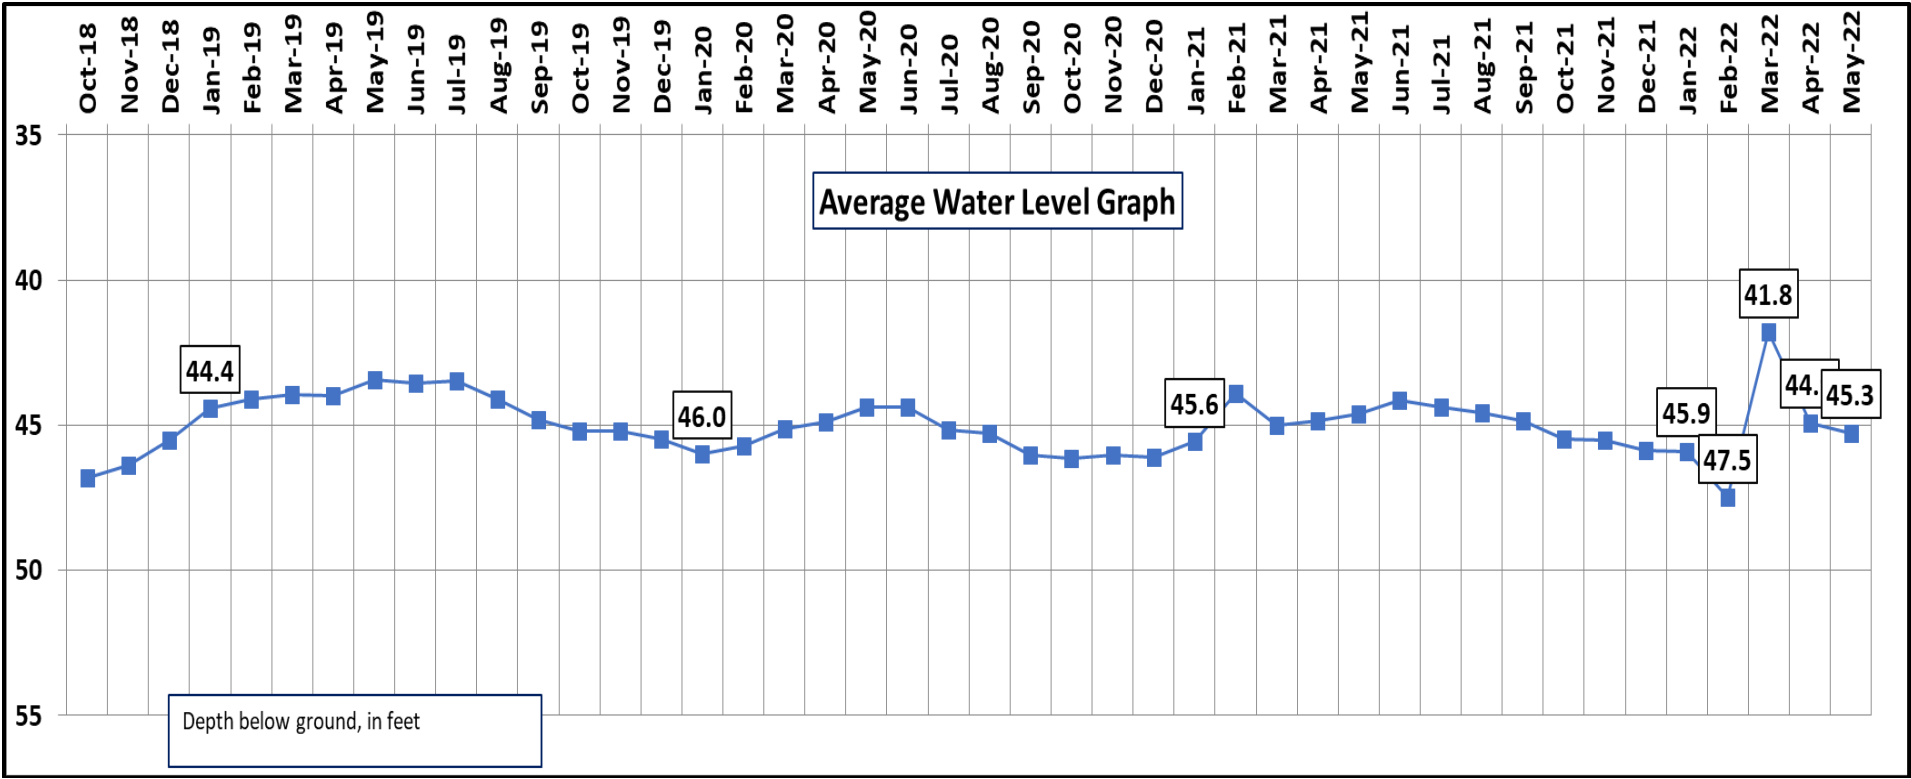

Average Water Level Graph

Depth below ground, in feet

Water Level Changes Graph

Average Water Level Change, in feet

2022 Net Water Level Changes
Deep Wells: +2.1 feet (up 2 feet, 2 inches)
Shallow Wells: +0.7 feet (up 0 feet, 7 inches)
Overall Change: +1.4 feet (up 1 foot, 4 inches)