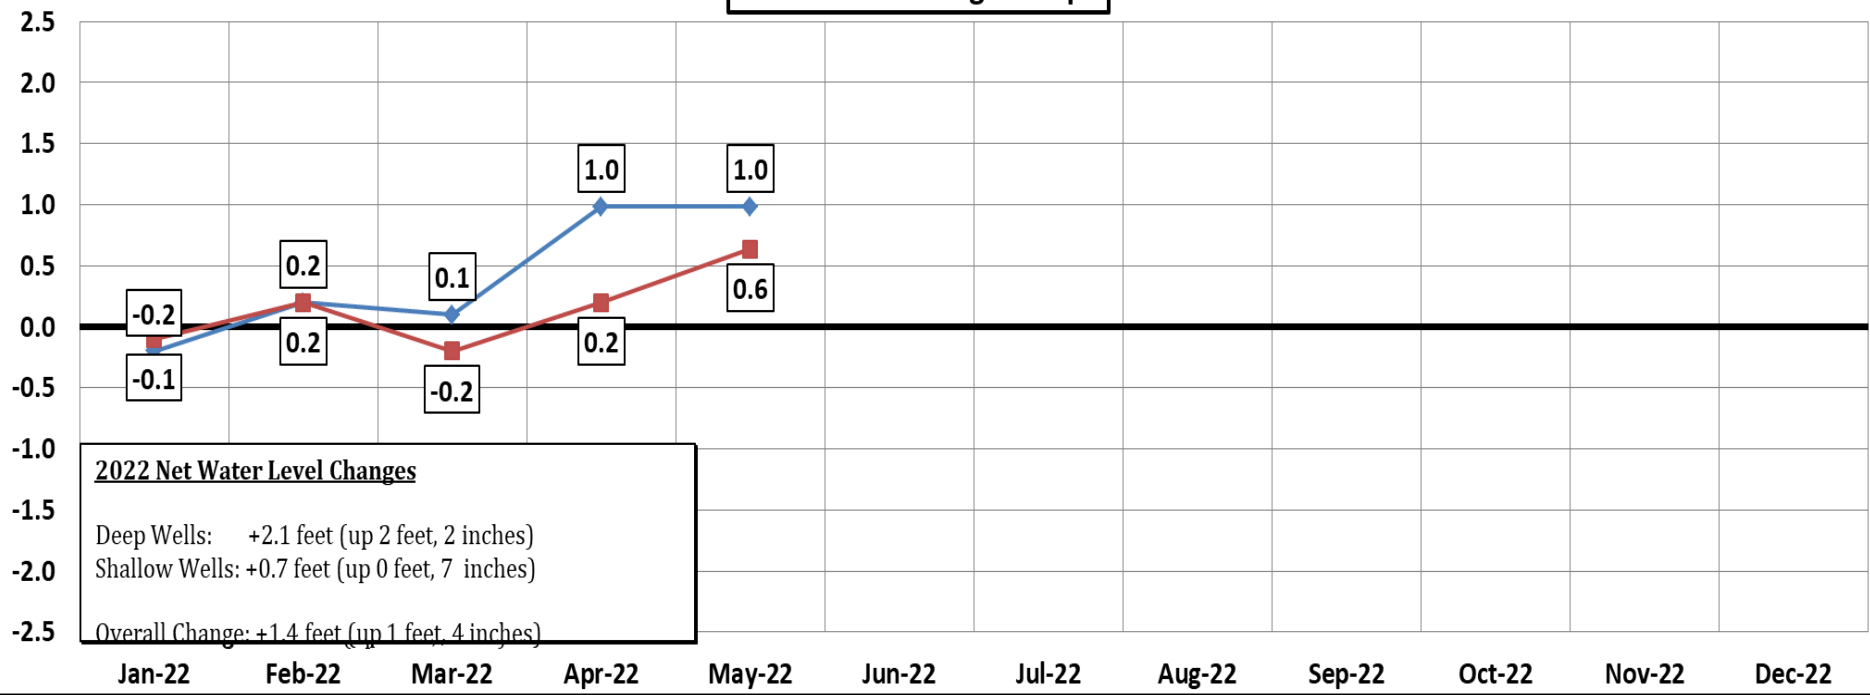

Average Water Level Graph

Depth below ground, in feet

Water Level Changes Graph

Average Water Level Change, in feet

2022 Net Water Level Changes
Deep Wells: +2.1 feet (up 2 feet, 2 inches)
Shallow Wells: +0.7 feet (up 0 feet, 7 inches)
Overall Change: +1.4 feet (up 1 foot, 4 inches)